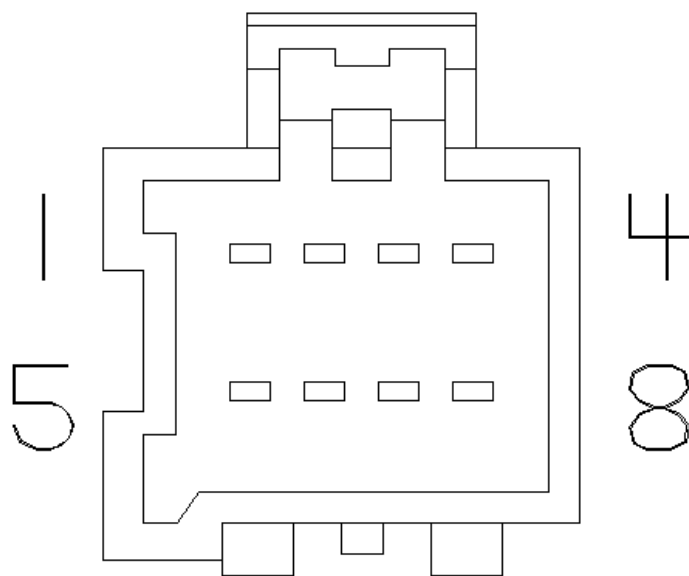

CONNECTOR DETAILS: CONNECTOR ...**CAMERA-REAR VIDEO**

Connector Number	D6742A
Part Number	7282-3441-40
Color	LIGHT GRAY
Gender	MALE
Option	Standard
Harness Family	Liftgate
Part Description	KAIZEN YESC SUB ASSEMBLY
Repair Kit Part Number	68225137AA
Cavity Count	8
Available Views	Location View

End View

Isometric View

Pin	Circuit	Wire Color	Gauge/Size	Function	Option
1	L3	WT/DB	20	LICENSE PLATE LAMP DRIVER	
2	F923	PK/YL	22	RUN RELAY CONTROL	
3	X971	DG/OR	22	CAMERA RETURN	
4	X970	DG/BR	22	CAMERA SIGNAL	
5	Z911	BK/LB	20	GROUND	
6	Z923	BK	20	GROUND	
7	X972	Not Available/WT	22	CAMERA SHIELD	
8	N0	Not Available	0	NO CONNECT	